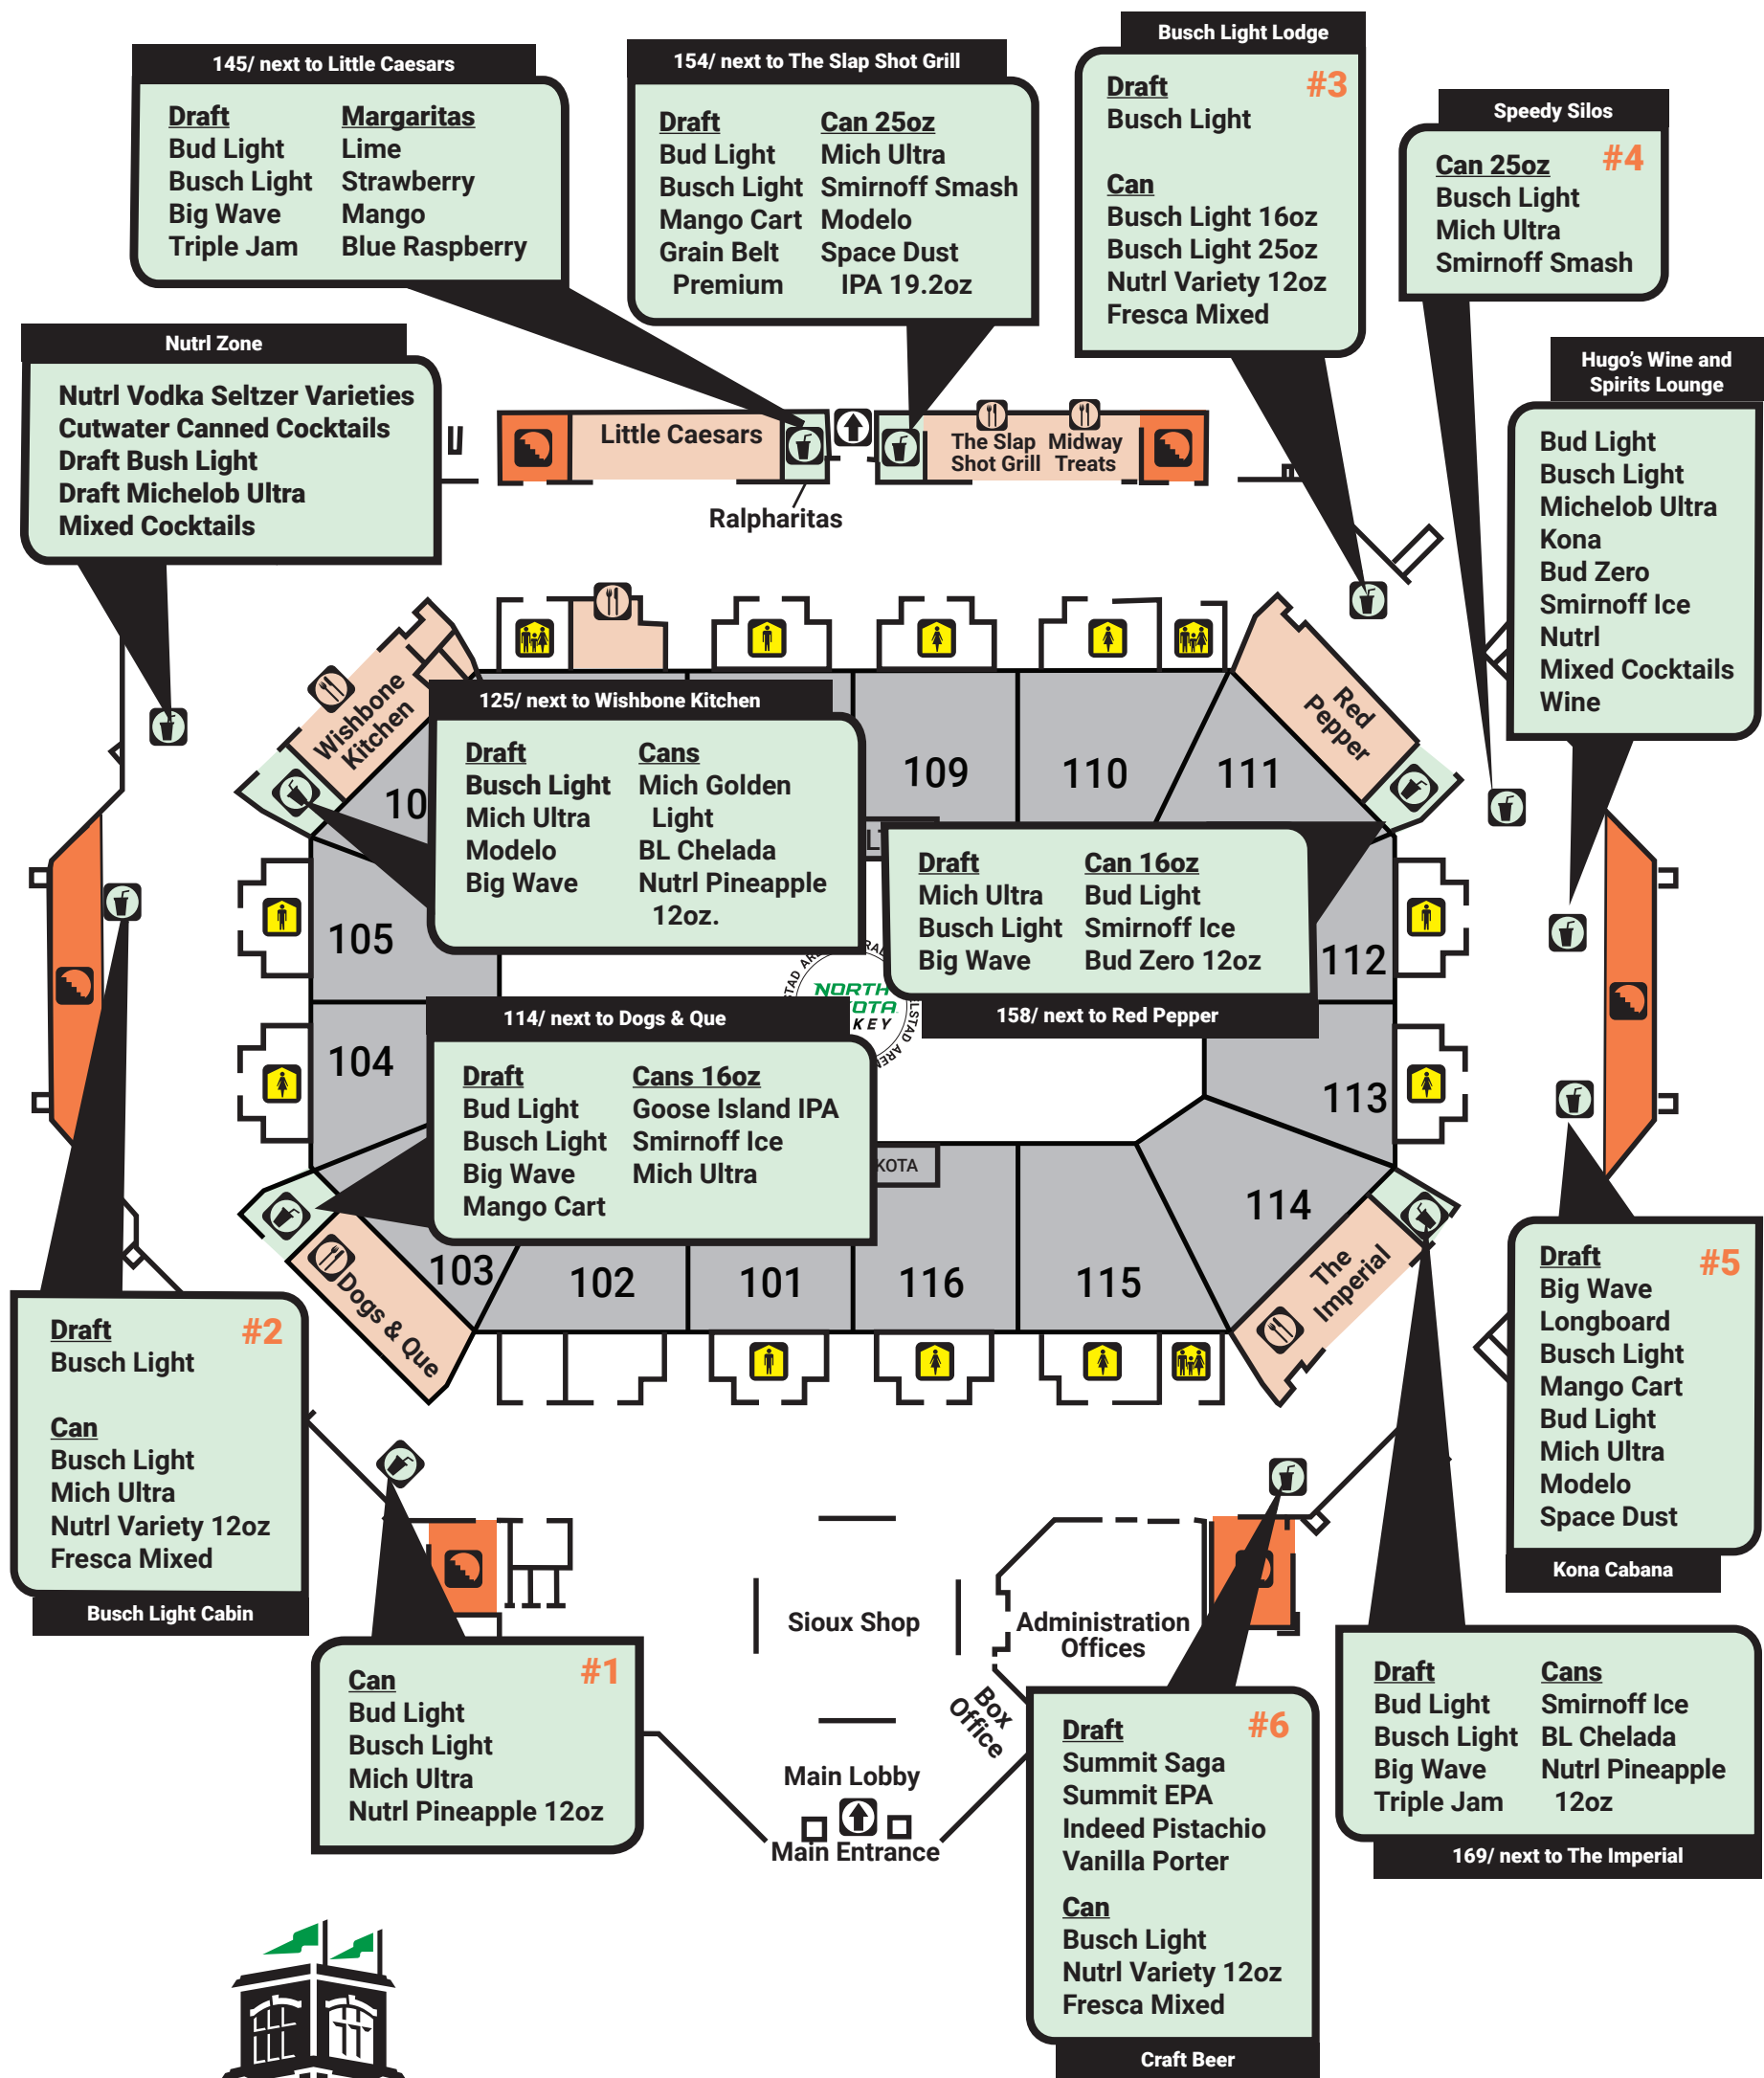

Main Level Beer Map

RALPH ENGELSTAD™
ARENA